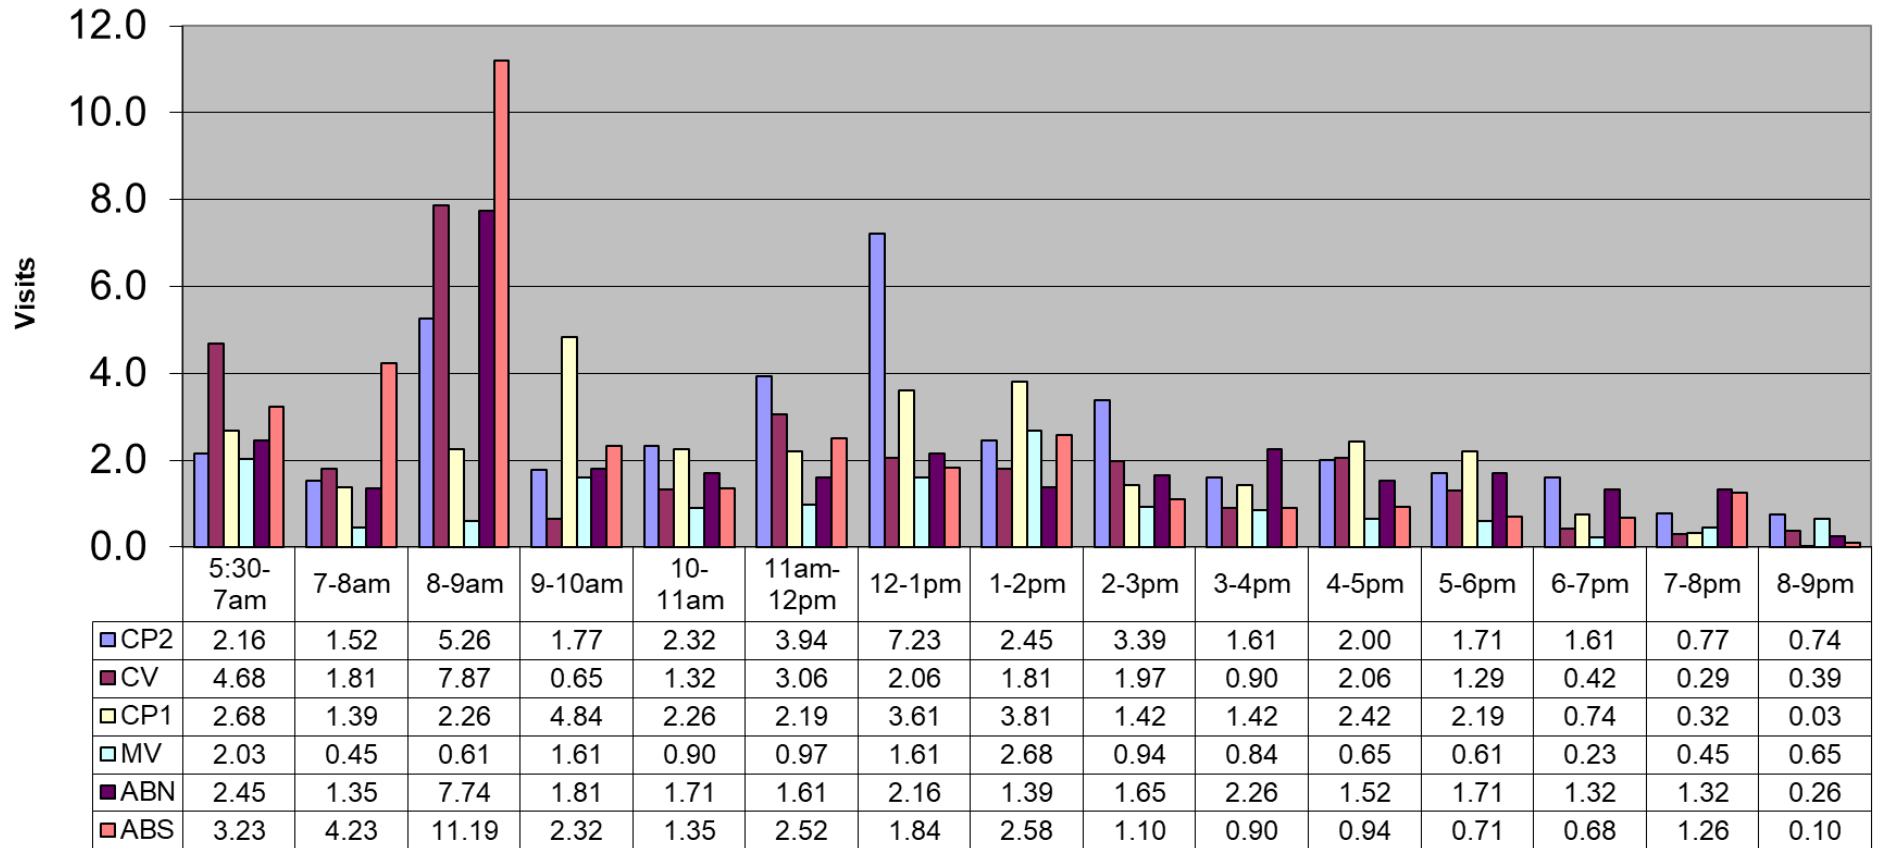

July 2019 - Pool Use by Hour - Major Centers

	LC	CH	DH	EC	CR	SRS	WEST
Total Visits	2770	2906	579	1042	1554	1694	895
Avg Daily	89	94	32	34	50	55	36
Avg Hourly	5.76	6.05	2.08	2.17	3.23	3.53	2.31

July 2019 - Satellite Centers - Pool Use by Hour

Visits By Hour

	ABN	ABS	CP1	CP2	CV	MV
Total Visits	938	1083	979	1193	948	472
Avg Visits Per Day	30.26	34.94	31.58	38.48	30.58	15.23
Avg Visits Per Hour	1.95	2.25	2.04	2.48	1.97	0.98