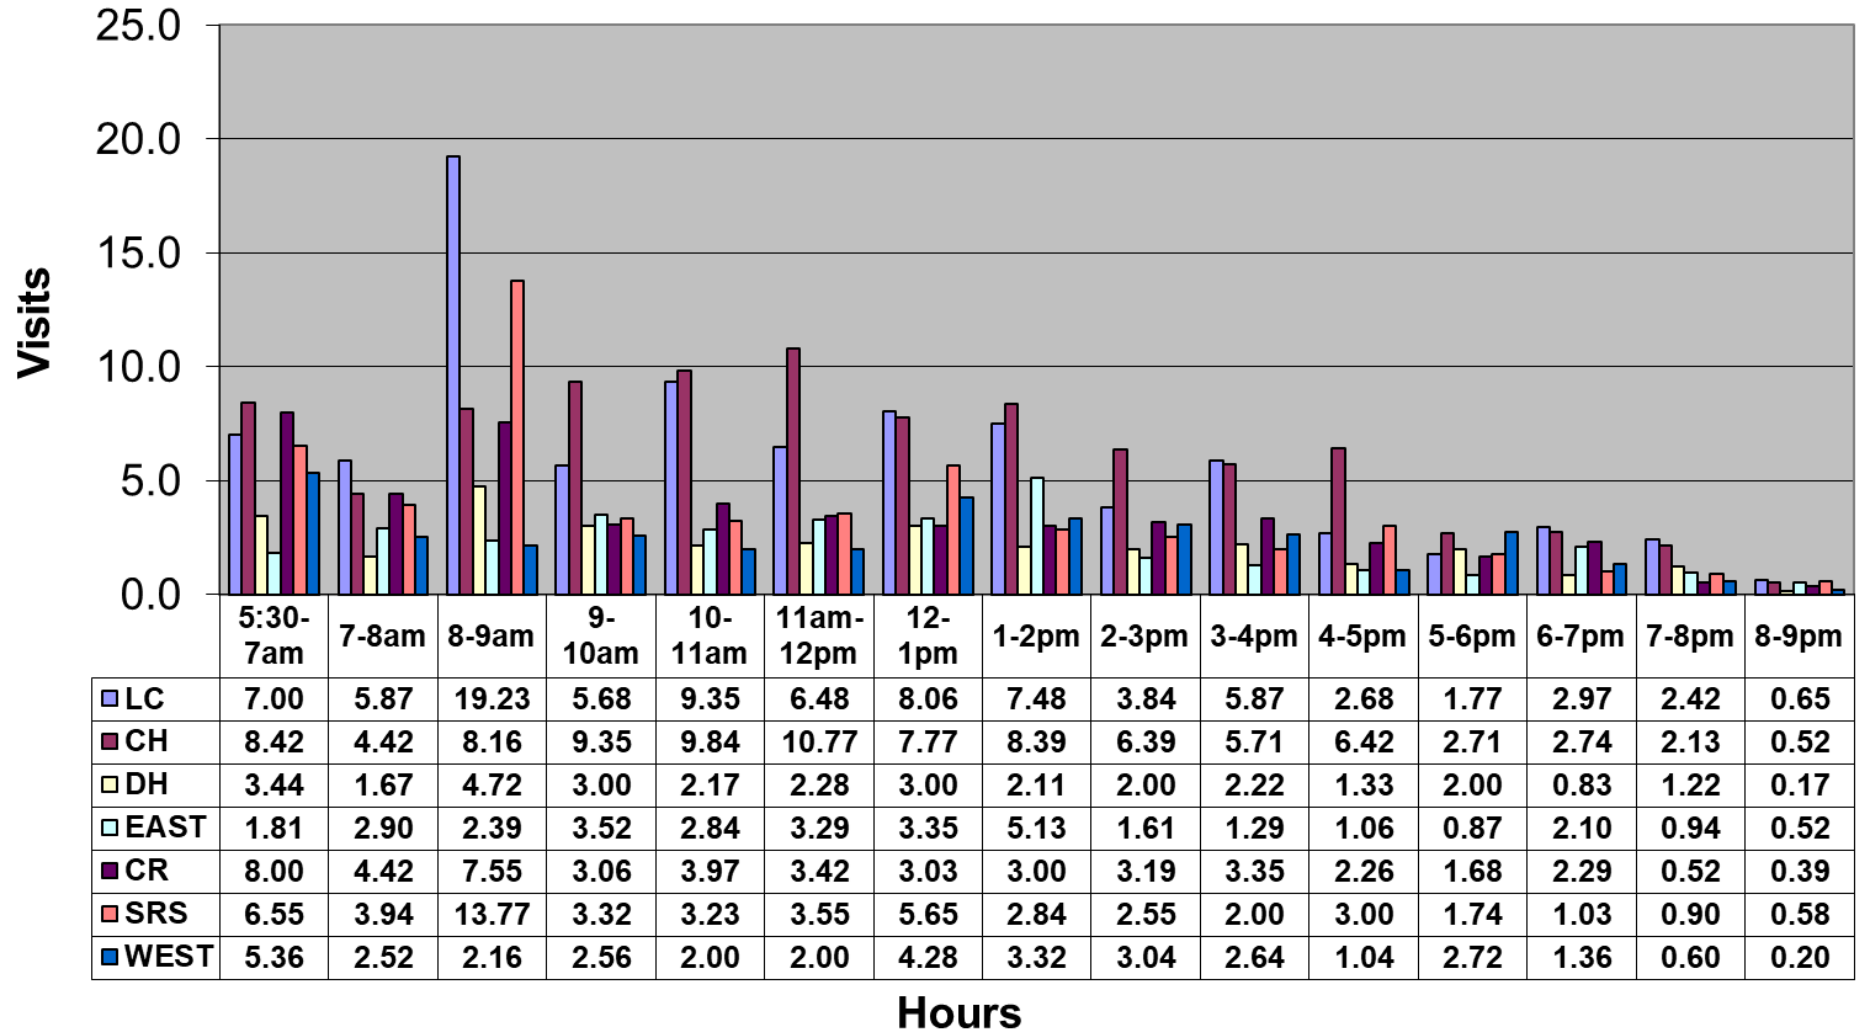

July 2019 - Pool Use by Hour - Major Centers

	LC	CH	DH	EC	CR	SRS	WEST
Total Visits	2770	2906	579	1042	1554	1694	895
Avg Daily	89	94	32	34	50	55	36
Avg Hourly	5.76	6.05	2.08	2.17	3.23	3.53	2.31

July 2019 - Satellite Centers - Pool Use by Hour

Visits By Hour

	ABN	ABS	CP1	CP2	CV	MV
Total Visits	938	1083	979	1193	948	472
Avg Visits Per Day	30.26	34.94	31.58	38.48	30.58	15.23
Avg Visits Per Hour	1.95	2.25	2.04	2.48	1.97	0.98